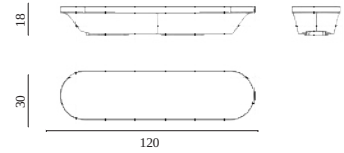

NEW

228A.C

120 x 30 x 18 mm

## 228A Closures and latches

Finish:C.Chromed

Dimension: 120x30x18

SYDNEY - MELBOURNE - GOLD COAST - PERTH - AUCKLAND  
G45, 76-84 WATERWAY DRIVE COOMERA, QLD, 4209, AUSTRALIA

Phone: +61 417 950 455

Email: [showroom@gineico.com](mailto:showroom@gineico.com)