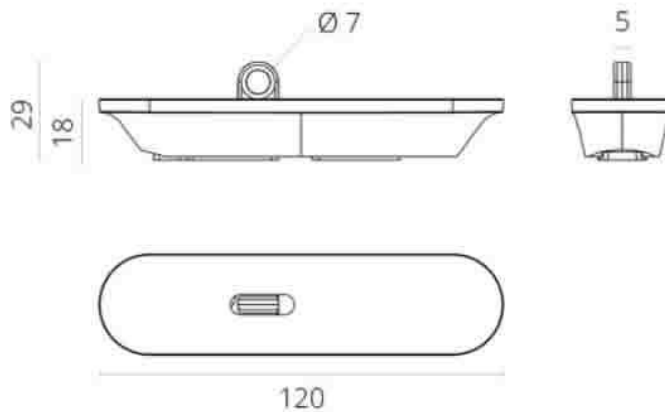

NEW

228B Closures and latches

Finish: C.Chromed

Dimension: 120x30x29

SYDNEY - MELBOURNE - GOLD COAST - PERTH - AUCKLAND
G45, 76-84 WATERWAY DRIVE COOMERA, QLD, 4209, AUSTRALIA

Phone: +61 417 950 455

Email: showroom@gineico.com