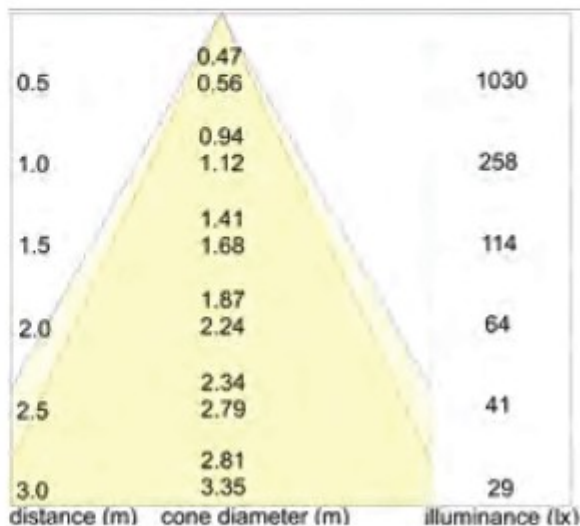

G45, 76-84 WATERWAY DRIVE COOMERA, QUEENSLAND, 4209, AUSTRALIA

PHONE: (+61) 7 5556 0244

EMAIL: SALES@GINEICOMARINE.COM.AU

WWW.GINEICOMARINE.COM.AU