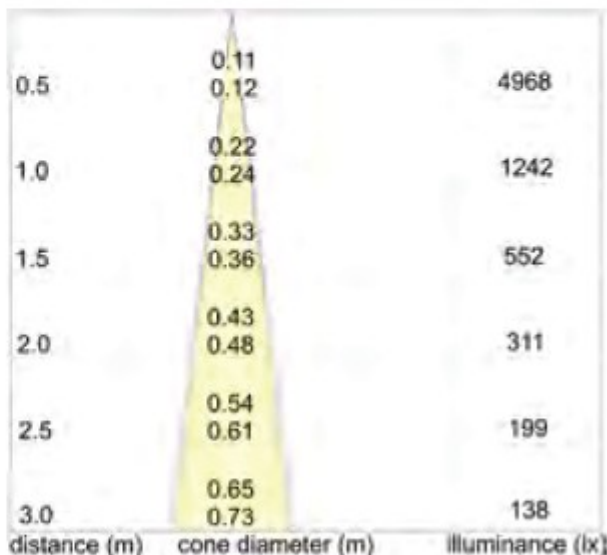

GINEICO

Alhena 40 Top

Power LED

101 L UMEN

1242 Lux ad 1 m

13° ANGLE

Alhena 50 Top

Power LED