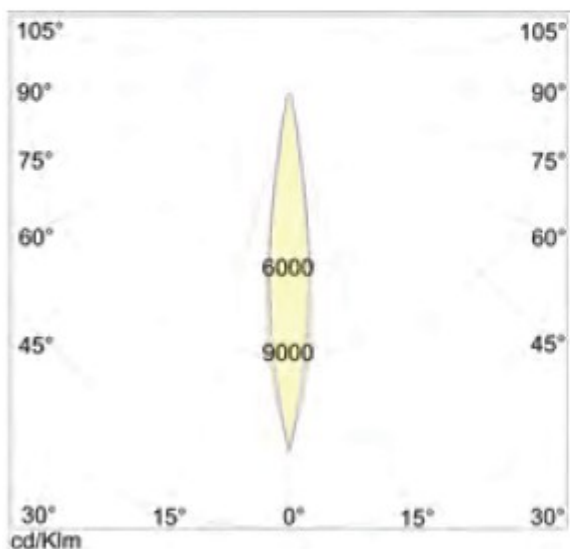

GINEICO

Alhena 40 Top

Power LED

101 L UMEN

1242 Lux ad 1 m

13° ANGLE

Alhena 50 Top

Power LED

265 L UMEN

258 Lux ad 1 m

55° ANGLE

G45, 76-84 WATERWAY DRIVE COOMERA, QUEENSLAND, 4209, AUSTRALIA

PHONE: (+61) 7 5556 0244

EMAIL: SALES@GINEICOMARINE.COM.AU

WWW.GINEICOMARINE.COM.AU