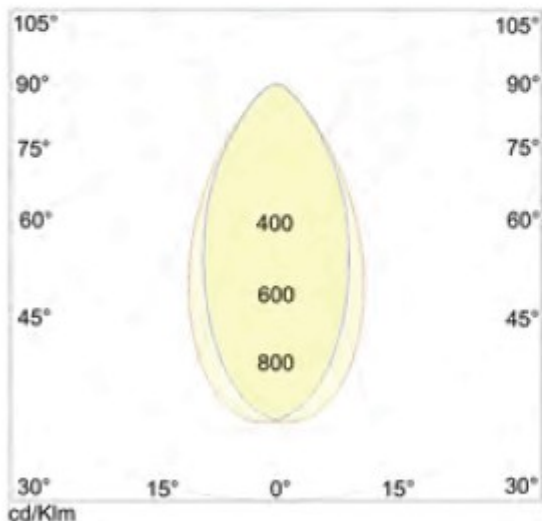

GINEICO

Alhena 40 Top

Power LED

101 L UMEN

1242 Lux ad 1 m

13° ANGLE

Alhena 50 Top

Power LED

265 L UMEN

258 Lux ad 1 m

55° ANGLE

G45, 76-84 WATERWAY DRIVE COOMERA, QUEENSLAND, 4209, AUSTRALIA

PHONE: (+61) 7 5556 0244

EMAIL: SALES@GINEICOMARINE.COM.AU

WWW.GINEICOMARINE.COM.AU