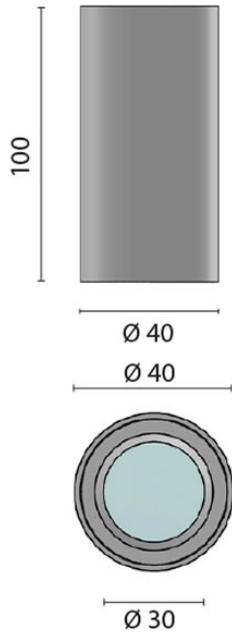

Alhena Top Spotlight

The Alhena range of LED ceiling lights consists of various luminaires in a tubular form. Alhena fittings are available in a variety of lengths and diameters and are constructed from solid brass. They are extremely effective feature lights and draw attention and focus to a particular point, ideal for application above dining tables or above seating.

The Alhena 40 Top is a Ø40mm luminaire and Alhena 50 Top is a Ø50mm luminaire, are available in a single length as standard although custom lengths are available on request.

- Tubular LED luminaire
- Power LED module in 3200°K or 4000°K
- Marine-grade construction
- 10-30Vdc input
- Manufacturer Foresti & Suardi
- Installation Surface Mounted
- Light Element Type Power LED
- CRI 80.00
- IP Rating IP20
- Dimmer Yes
- Finish Chrome

Power LED

Light diffusion

Power LED

Light diffusion

Alhena 40 Top Spotlight

Height (mm) 100.00
 Width (mm) 40.00
 Weight (kg) 0.45
 Lens Angle 13°
 Lux Level at 1 Metre 1242.00
 Lumens 101.00
 Lumens Per Watt (Lm) 50.50
 Wattage 2W
 Fixing Dimensions Ø 40.00

Alhena 50 Top Spotlight

Height (mm) 100.00
 Width (mm) 50.00
 Weight (kg) 0.52
 Lens Angle 55°
 Lux Level at 1 Metre 258.00
 Lumens 265.00
 Lumens Per Watt (Lm) 73.60
 Wattage 3.6W
 Fixing Dimensions Ø50.00