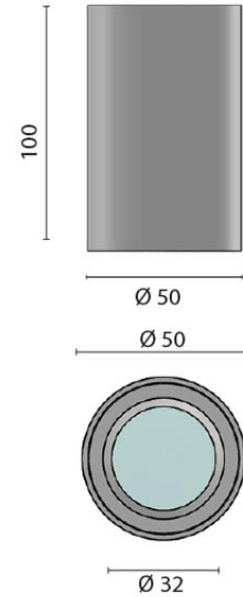

The Alhena 40 Top is a Ø40mm luminaire and Alhena 50 Top is a Ø50mm luminaire, are available in a single length as standard although custom lengths are available on request.

- Tubular LED luminaire
- Power LED module in 3200°K or 4000°K
- Marine-grade construction
- 10-30Vdc input
- Manufacturer Foresti & Suardi
- Installation Surface Mounted
- Light Element Type Power LED
- CRI 80.00
- IP Rating IP20
- Dimmer Yes
- Finish Chrome

Power LED

Light diffusion

Power LED

Light diffusion

Alhena 40 Top Spotlight

Height (mm) 100.00
 Width (mm) 40.00
 Weight (kg) 0.45
 Lens Angle 13°
 Lux Level at 1 Metre 1242.00
 Lumens 101.00
 Lumens Per Watt (Lm) 50.50
 Wattage 2W
 Fixing Dimensions Ø 40.00

Alhena 50 Top Spotlight

Height (mm) 100.00
 Width (mm) 50.00
 Weight (kg) 0.52
 Lens Angle 55°
 Lux Level at 1 Metre 258.00
 Lumens 265.00
 Lumens Per Watt (Lm) 73.60
 Wattage 3.6W
 Fixing Dimensions Ø50.00