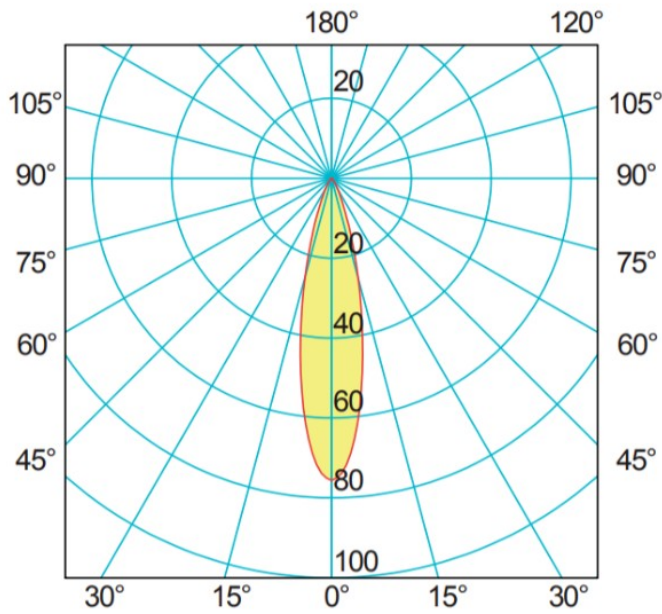

7530 'Perseus V' Flexible Reading Light

Power Led 1

18 LUMEN

75 LUX ad 1 m

23° ANGLE

0.5	0.2	302
1.0	0.4	75
1.5	0.62	33
2.0	0.82	18
2.5	1.02	12
3.0	1.22	8

distance (m) cone diameter (m) illuminance (lx)

Half-Angle Value: 23°