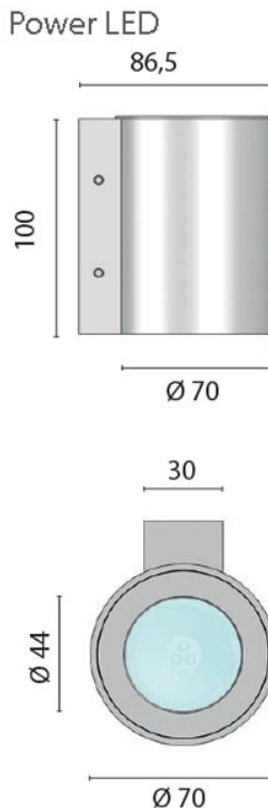

## **6132 Alhena 70 Wall Light**

The Alhena 70 Wall light is a wall washing downlighter and an excellent addition to any anti-glare lighting scheme. Constructed from marine-grade materials and equipped with a powerful 5 Watt LED module, the luminaire is highly efficient and built to last.

This wall light is constructed from brass and is supplied as standard in a chrome plated finish, other finishes are available on request but may be subject to a minimum order quantity. The luminaire is also available with an incorporated flexible reading light, ideal for beside application in a yacht or on dry land.

# GINEICO

- Power LED in either 3200°K or 4000°K
- Wall washing lighting effect - anti-glare
- Marine-grade construction
- Dimmable
- Weight (kg) 0.00
- Manufacturer Foresti & Suardi
- Installation Surface Mounted
- Light Element Type Power LED
- Lens Angle 57°
- Lux Level at 1 Metre 297.00
- Lumens 324.00
- Lumens Per Watt (Lm) 64.80
- Wattage 5W
- CRI >80.00
- Input Voltage 10-30Vdc
- IP Rating IP20
- Dimmer Yes
- Finish Chrome
- Fixing Dimensions 30.00 x 100.00