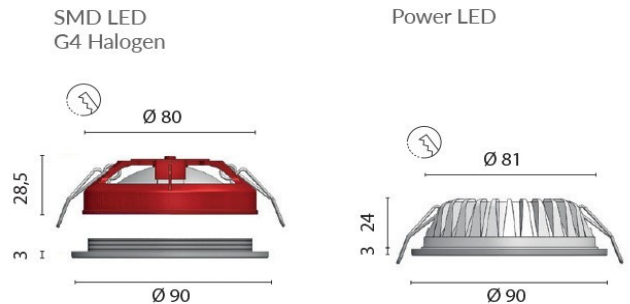

## Marine-grade brass ceiling spotlight in a chrome plated finish.

- Multiple light elements available (either Power LED, SMD LED or G4 Halogen)
- Multivoltage product will operate between 10-30Vdc
- Fully dimmable
- The power LED version is IP65 rated (interior and exterior use)
- The SMD LED and G4 halogen versions are IP43/20 rated (interior use only)
- Weight (kg) 0.27
- Manufacturer Foresti & Suardi
- Installation Recessed
- Light Element Type Power LED
- Lens Angle 36°
- Wattage 3.6W
- LED Colour White 3200°K
- Input Voltage 10-30Vdc
- IP Rating IP65
- Dimmer Yes
- Bezel Size (mm) Ø90.00
- Cut-out Size (mm) Ø81.00
- Depth (mm) 24.00
- Finish Chrome