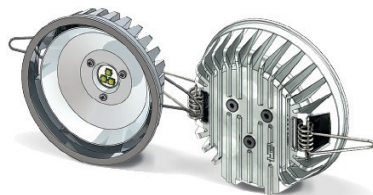

GINEICO

Power LED

SMD LED