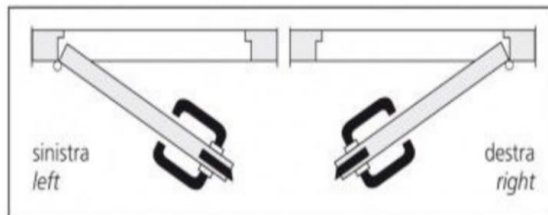

## 409732S Nauta Sans Souci Slam Lockset

G45, 76-84 WATERWAY DRIVE COOMERA, QUEENSLAND, 4209, AUSTRALIA

PHONE: (+61) 7 5556 0244

EMAIL: SALES@GINEICOMARINE.COM.AU

WWW.GINEICOMARINE.COM.AU