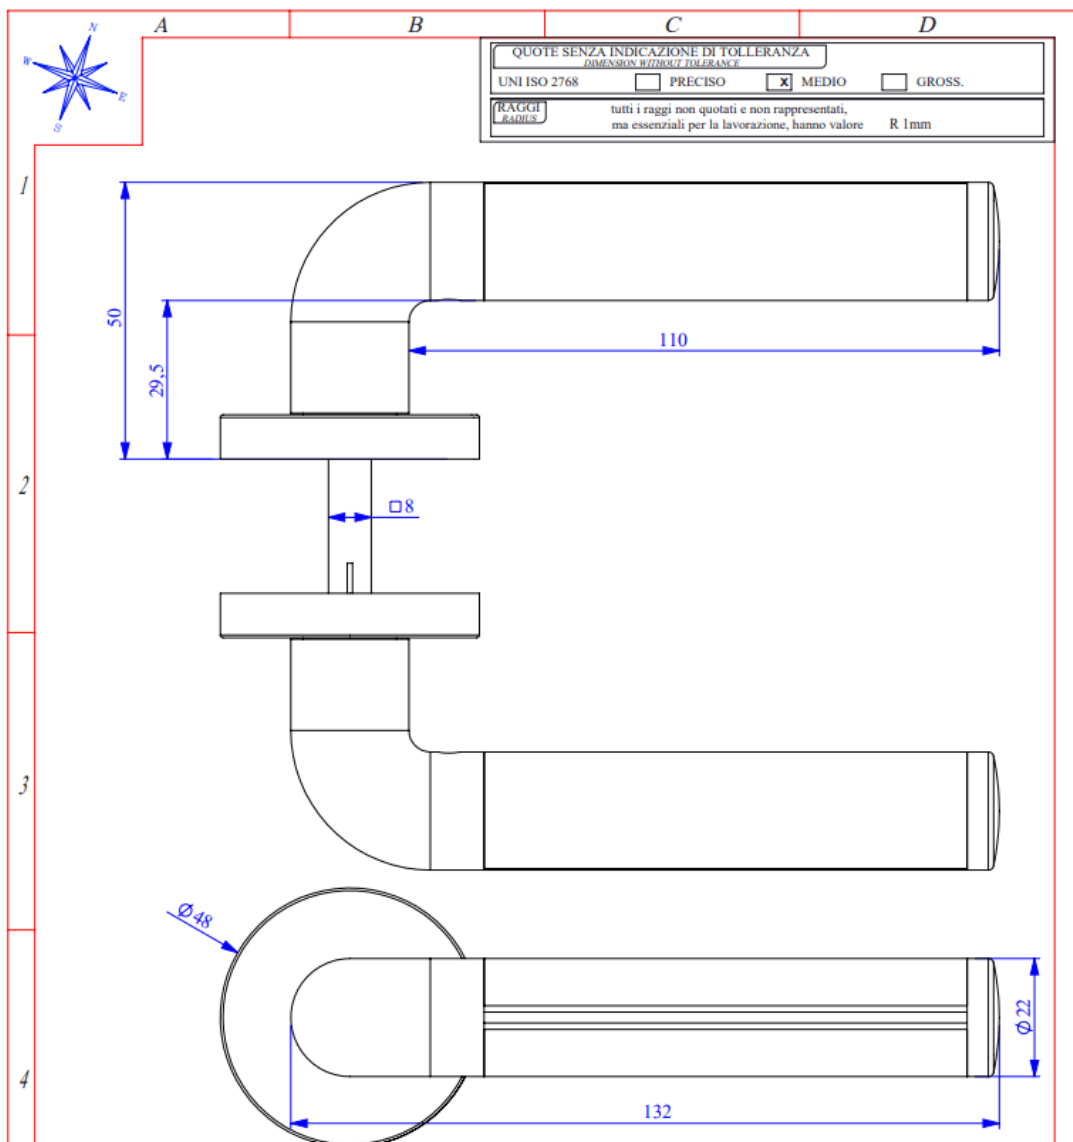

## Leather Wrapped Door Handle

### Pair of solid brass door handles complete with roses and spindle.

- Suitable for a maximum door thickness of 42mm.
- Supplied complete with a nylon spring loaded securing rose for self-righting of handles.
- Chrome plated.
- Handles feature concealed fixings.
- Available in either brown or black leather as standard.

# GINEICO

Base Diameter (mm) 48.00

Spindle (mm) 8.00

Spindle Length (mm) 80.00

Protrusion (mm) 52.00

Handle Length (mm) 130.00