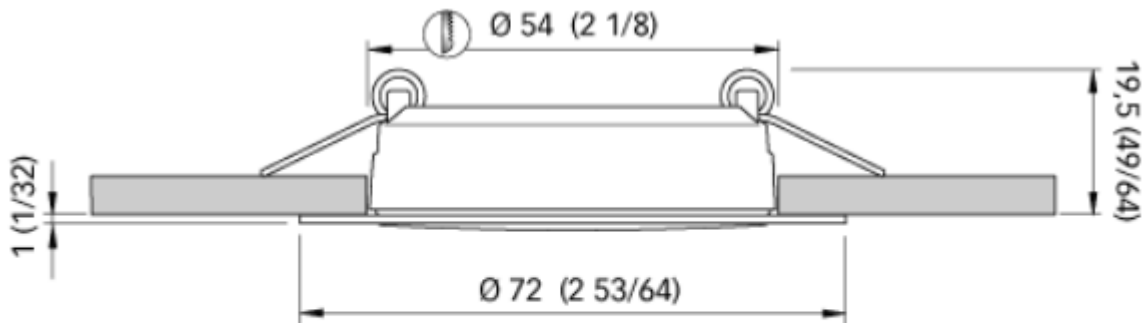

TODD ET SD - 2W - 100° - IP65

Downlight with circular frame, made with 316 AISI stainless steel with satinized anti-shock material diffuser, ideal for ceiling and wall installation.

Frame with minimal thickness

Frame	Ø 2 53/74"
Recess	49/64"
Hole	Ø 2 1/8"

Design

Frame material	AISI 316 S/STEEL
Finishings	BLACK PVD / GOLD PVD
Light colours	DAYLIGHT / WARM WHITE / BLUE / RED
Mounting	SPRINGS
Switch	Yes

Photometric data

DAYLIGHT	3800-4100 °K	
	CRI	≥ 90
	Angle	100°
	Light flow	160 lm
	Lighthness - distance 1 m	Ø 2.25 m 68.0 lux
	Lighthness - distance 2 m	Ø 4.49 m 17.0 lux
	Lighthness - distance 3 m	Ø 6.47 m 7.6 lux

WARM WHITE	2900-3100 °K	
	CRI	≥ 90
	Angle	100°
	Light flow	130 lm
	Lighthness - distance 1 m	Ø 2.25 m 55.0 lux
	Lighthness - distance 2 m	Ø 4.49 m 13.8 lux
	Lighthness - distance 3 m	Ø 6.74 m 6.1 lux

BLUE	Angle	100°
-------------	-------	------

BLUE	Angle	100°
-------------	-------	------

RED	Angle	100°
------------	-------	------

Certifications

GINEICO

Dimensions in mm (inches)

BI-COLOUR version: 2W white light + colored courtesy light
LED Protection: Spike protected $\pm 500V$
Polarity sensitive: YES