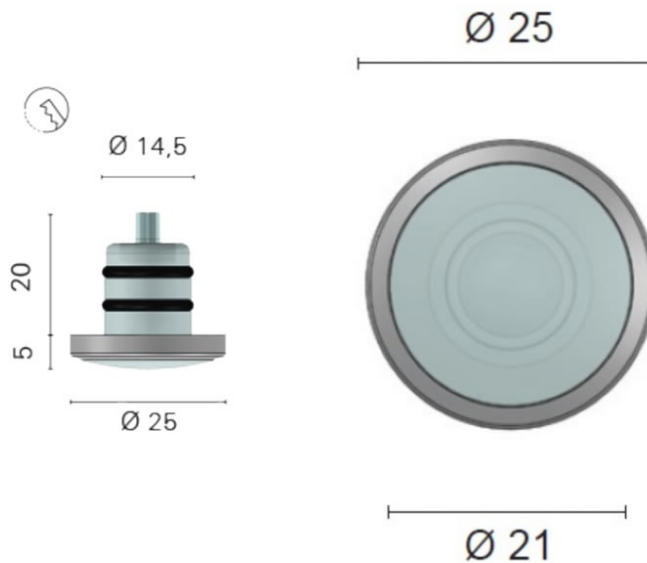

5611 Pyxis Small T Courtesy Light

The Pyxis range of LED courtesy lights features a polymer LED light body which is then dressed with a number of different bezels.

In the case of the Pyxis Small T, the light body is combined with a slim round bezel. This product offers excellent and harmonious integration into interior or exterior designs.

The Pyxis range of courtesy lights can be supplied with the optional installation cup. This cup can be bonded in place or set into GRP mouldings during the initial constructional phase. The light can then simply push into the cup when being installed. This system results in a highly servicable solution that can be easily upgraded or changed in future.

GINEICO

- Opaline polymer courtesy light
- Available in 0.5W SMD LED and 1.5W Power LED versions
- For interior and exterior use
- Available in a number of LED colours
- Optional installation cup available
- Weight (kg) 0.02
- Manufacturer Foresti & Suardi
- Installation Recessed
- Light Element Type SMD LED
- Lens Angle n/a
- Wattage 0.5W
- LED Colour Blue Red, White
- Input Voltage 10-30Vdc
- IP Rating IP65
- Dimmer Yes
- Bezel Size (mm) 25.00
- Cut-out Size (mm) Ø14.50
- Depth (mm) 20.00
- Finish Chrome
- SKU FS-5611