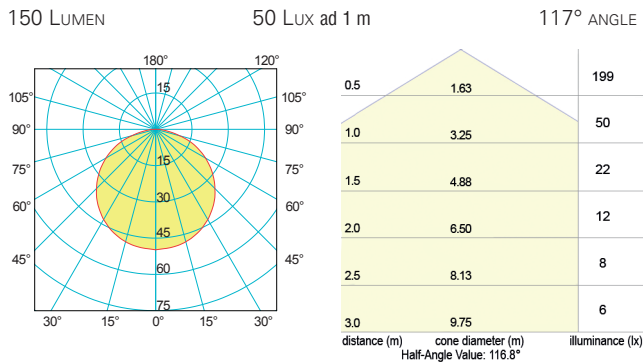

ORION B

art./ref. 6050

Power Led 3