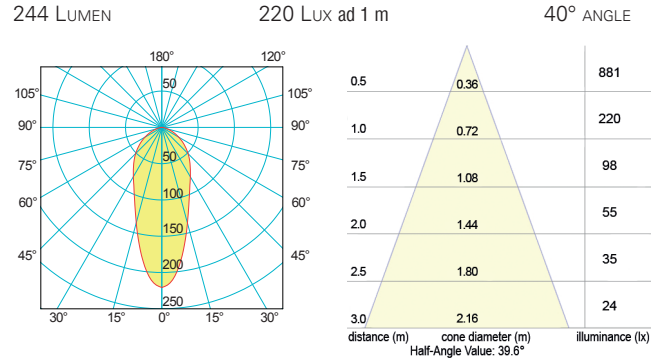

ASTEROPE OUTSIDE M

art./ref. 6031

LED

Power Led 3

LIGHTING