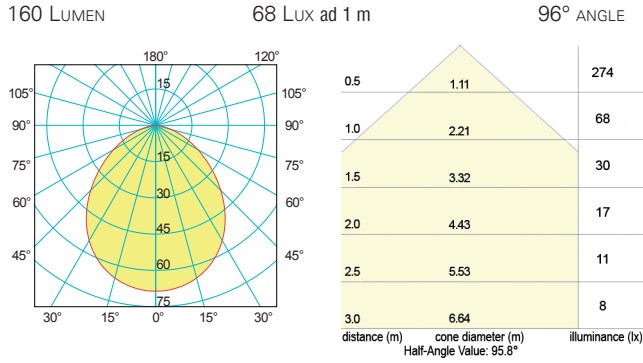

ASTEROPE OUTSIDE M

art./ref. 6031

LED

Power Led 3

LIGHTING