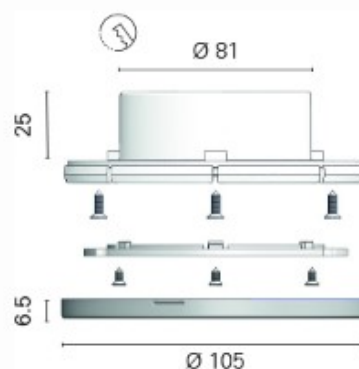

LED

Halogen