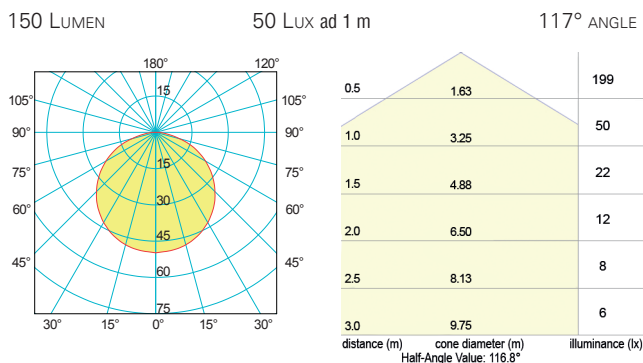

SAGITTARIUS C

art./ref. 6040

Power Led 3