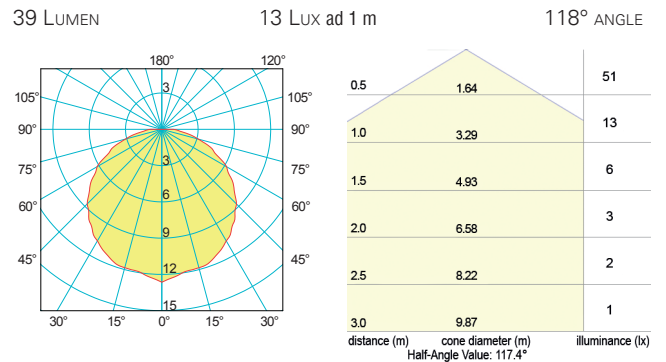

ORION S

art./ref. 6055

Power Led 1