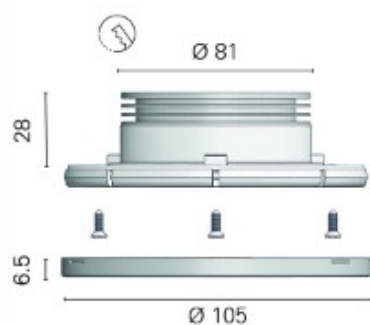

GINEICO

POWER LED 3	VDC	WATT	DIMMER	Colours Temp.	LED Colours
6031.I.3200	10/30	3,6	6018	3200 °K	White
6031.I.4000	10/30	3,6	6018	4000 °K	White

ON REQUEST: LED Colours: White-Red / White-Blue

LED	VDC	WATT	DIMMER	Colours Temp.	LED Colours
6031.SMD.I.3200	10/30	2,5	6018	3200 °K	White
6031.SMD.I.4000	10/30	2,5	6018	4000 °K	White

Halogen	VOLT	WATT	DIMMER
6031.I	12/24	G4 max 20W	6018

POWER LED 3