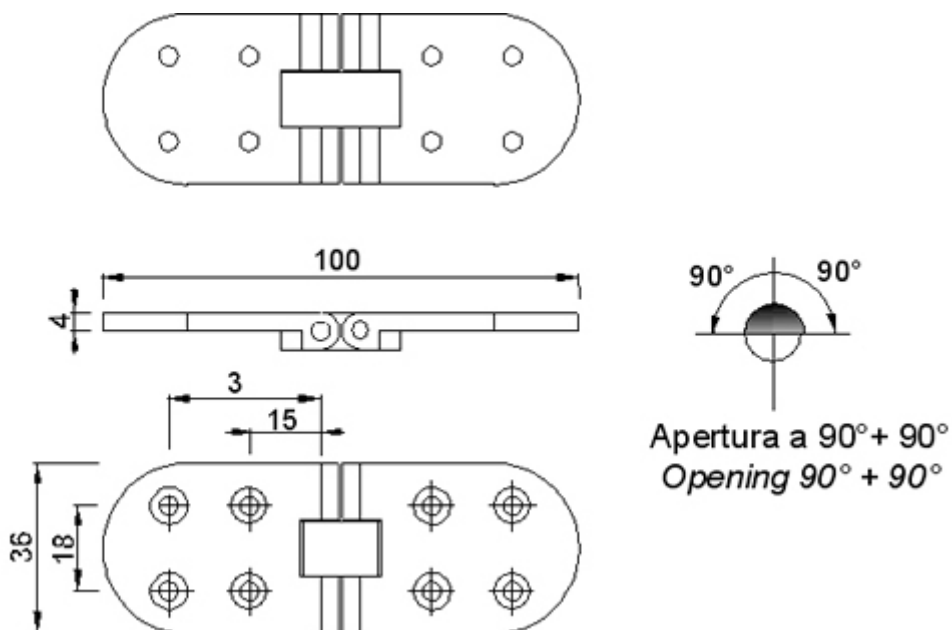

Stainless Steel Flush Hinge

Art.	Dim.	Finitura-Finish
9436A.I	100x36	Inox Stainless steel

Gineico Pty Ltd
Level 1, 276 Devonshire Street
Surry Hills NSW 2010
T: (02) 9690-1522 F: (02) 9690-1822
Email: gineico@gineico.com